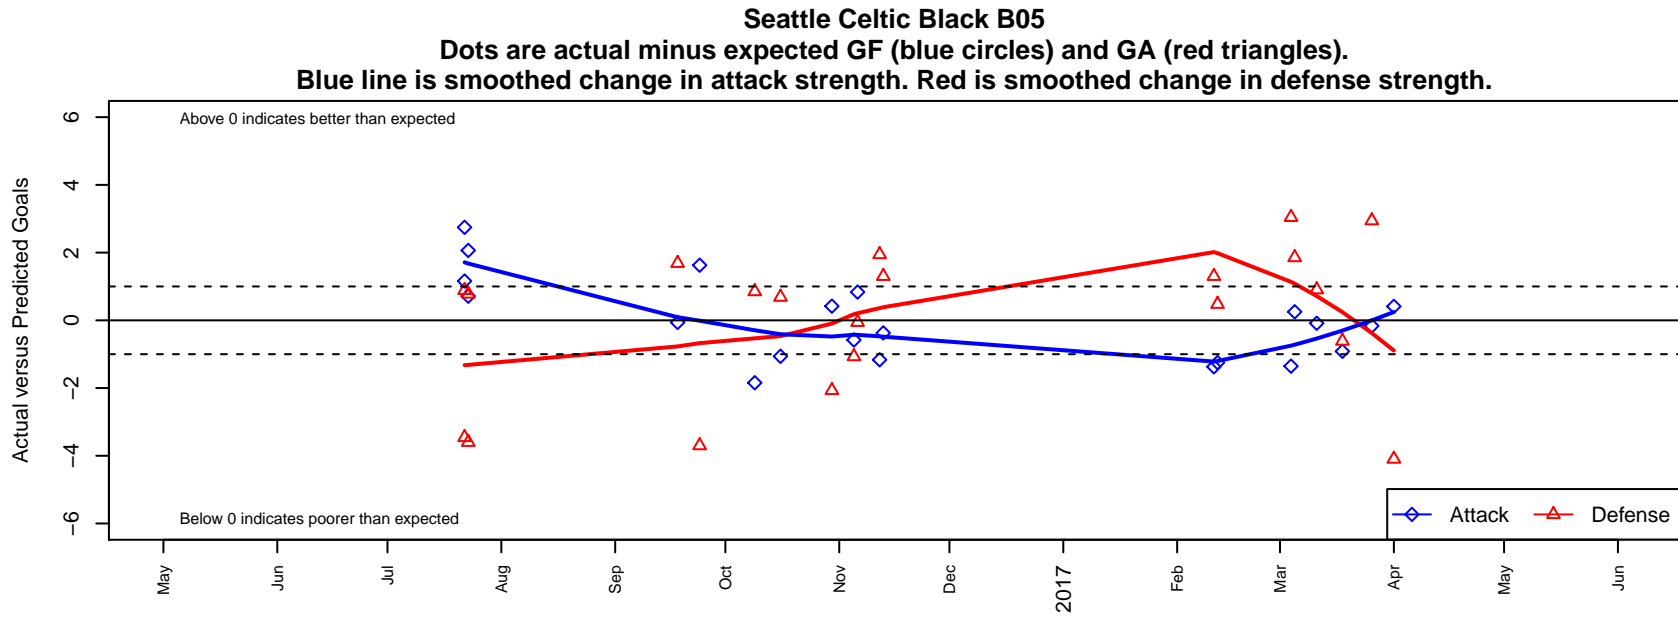

Seattle Celtic Black B05

Seattle Celtic
 Seattle, WA
 B05 total strength=413
 attack=0.29 defense=0.23
 fall league = PSPL Copa Red U12
 spr league = Spr PSPL Copa U12

alt names used:
 Seattle Celtic B05 Black
 Seattle Celtic B05 Black
 Seattle Celtic B05 Black

Venues played:
 2016 Crossfire Select U12 Bronze
 2016 PSPL Copa Red U12
 2016 Spr PSPL Copa U12

**attack and defense variance (black dot)
relative to other teams
and top 10 in region**

**attack and defense rating
relative to others at age
and all opponents in last 13 months**