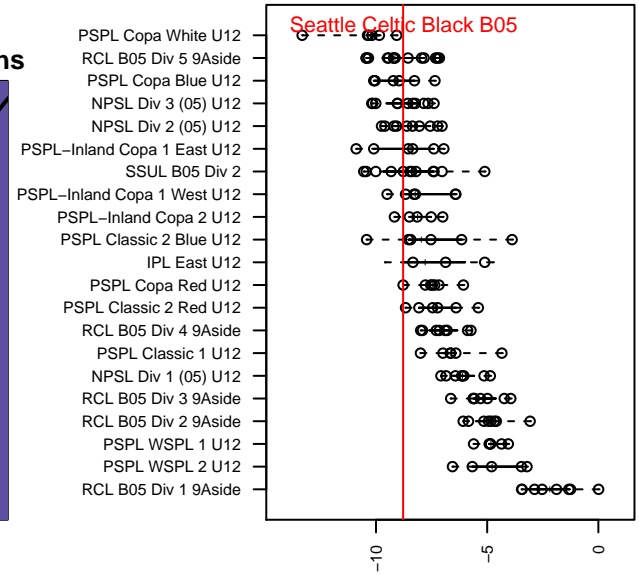

Seattle Celtic Black B05

Seattle Celtic
 Seattle, WA
 B05 total strength=413
 attack=0.29 defense=0.23
 fall league = PSPL Copa Red U12
 spr league = Spr PSPL Copa U12

alt names used:
 Seattle Celtic B05 Black
 Seattle Celtic B05 Black
 Seattle Celtic B05 Black

Venues played:
 2016 Crossfire Select U12 Bronze
 2016 PSPL Copa Red U12
 2016 Spr PSPL Copa U12

**attack and defense variance (black dot)
relative to other teams
and top 10 in region**

**attack and defense rating
relative to others at age
and all opponents in last 13 months**